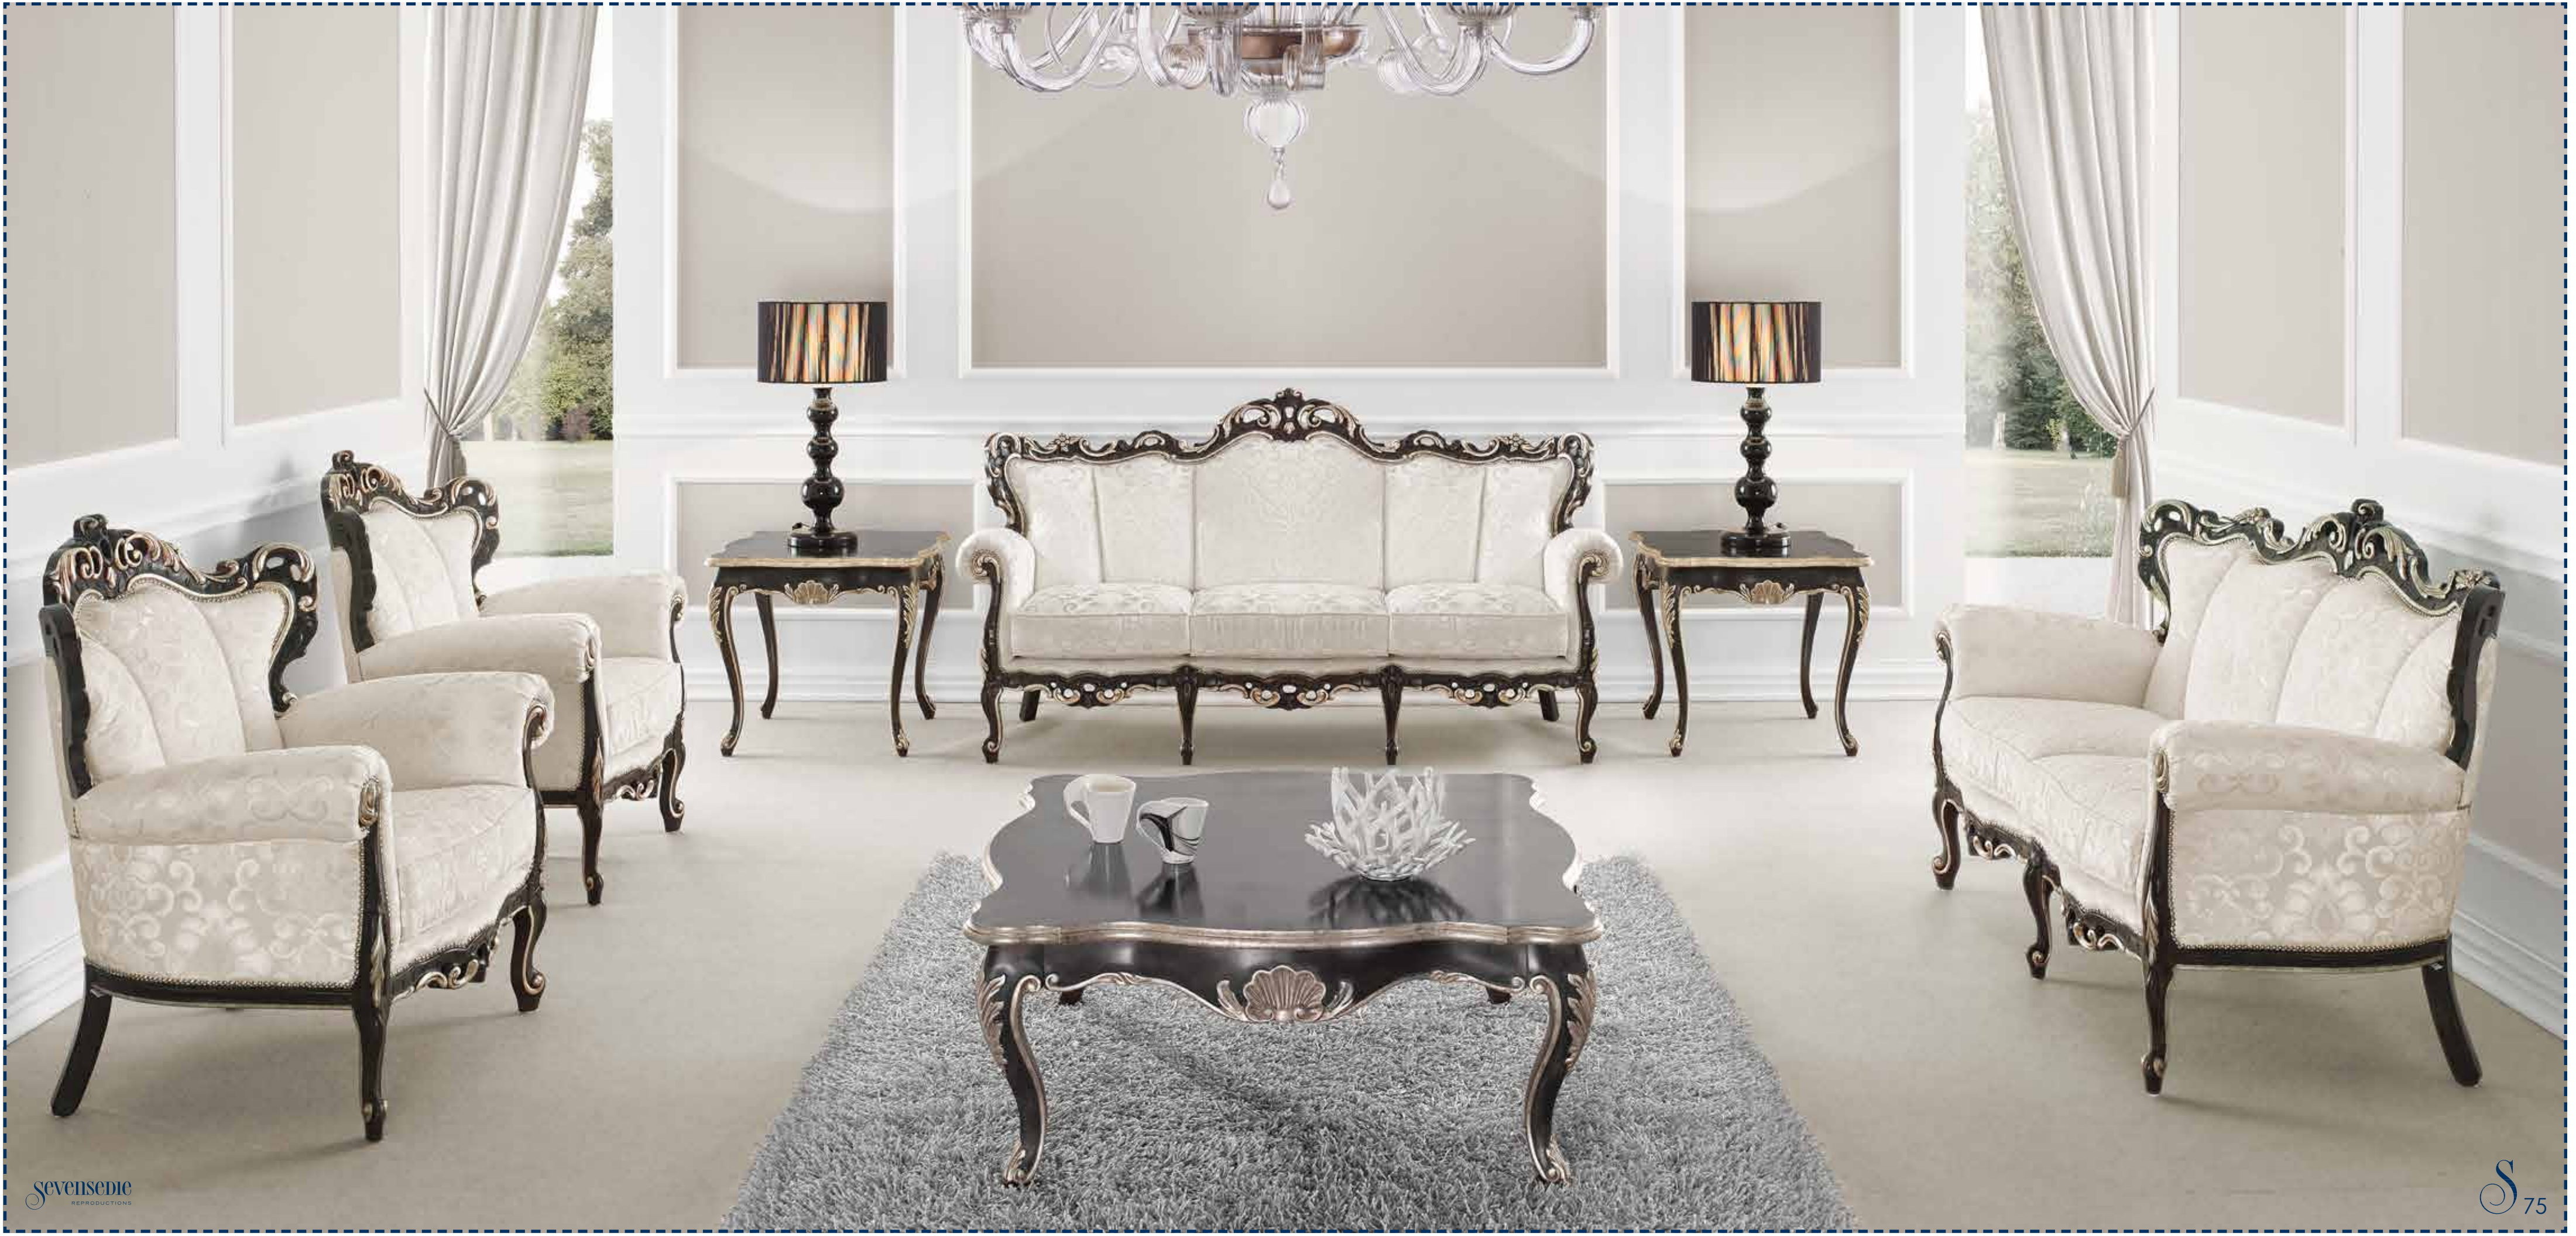

ART. 00TA127
 Memory beige BE (Cat ZE)
 115 x 60 x 57h

ART. 00TA107
 Memory beige BE (Cat ZE)
 55 x 55 x 70h

Sitting

COLLECTION

Barocco

ART. 9102E
Distressed Black
+ Silver Leaf BD (Cat ZH)
Fabric C22 (Cat C)
Silver Nails
183 x 84 x 105h