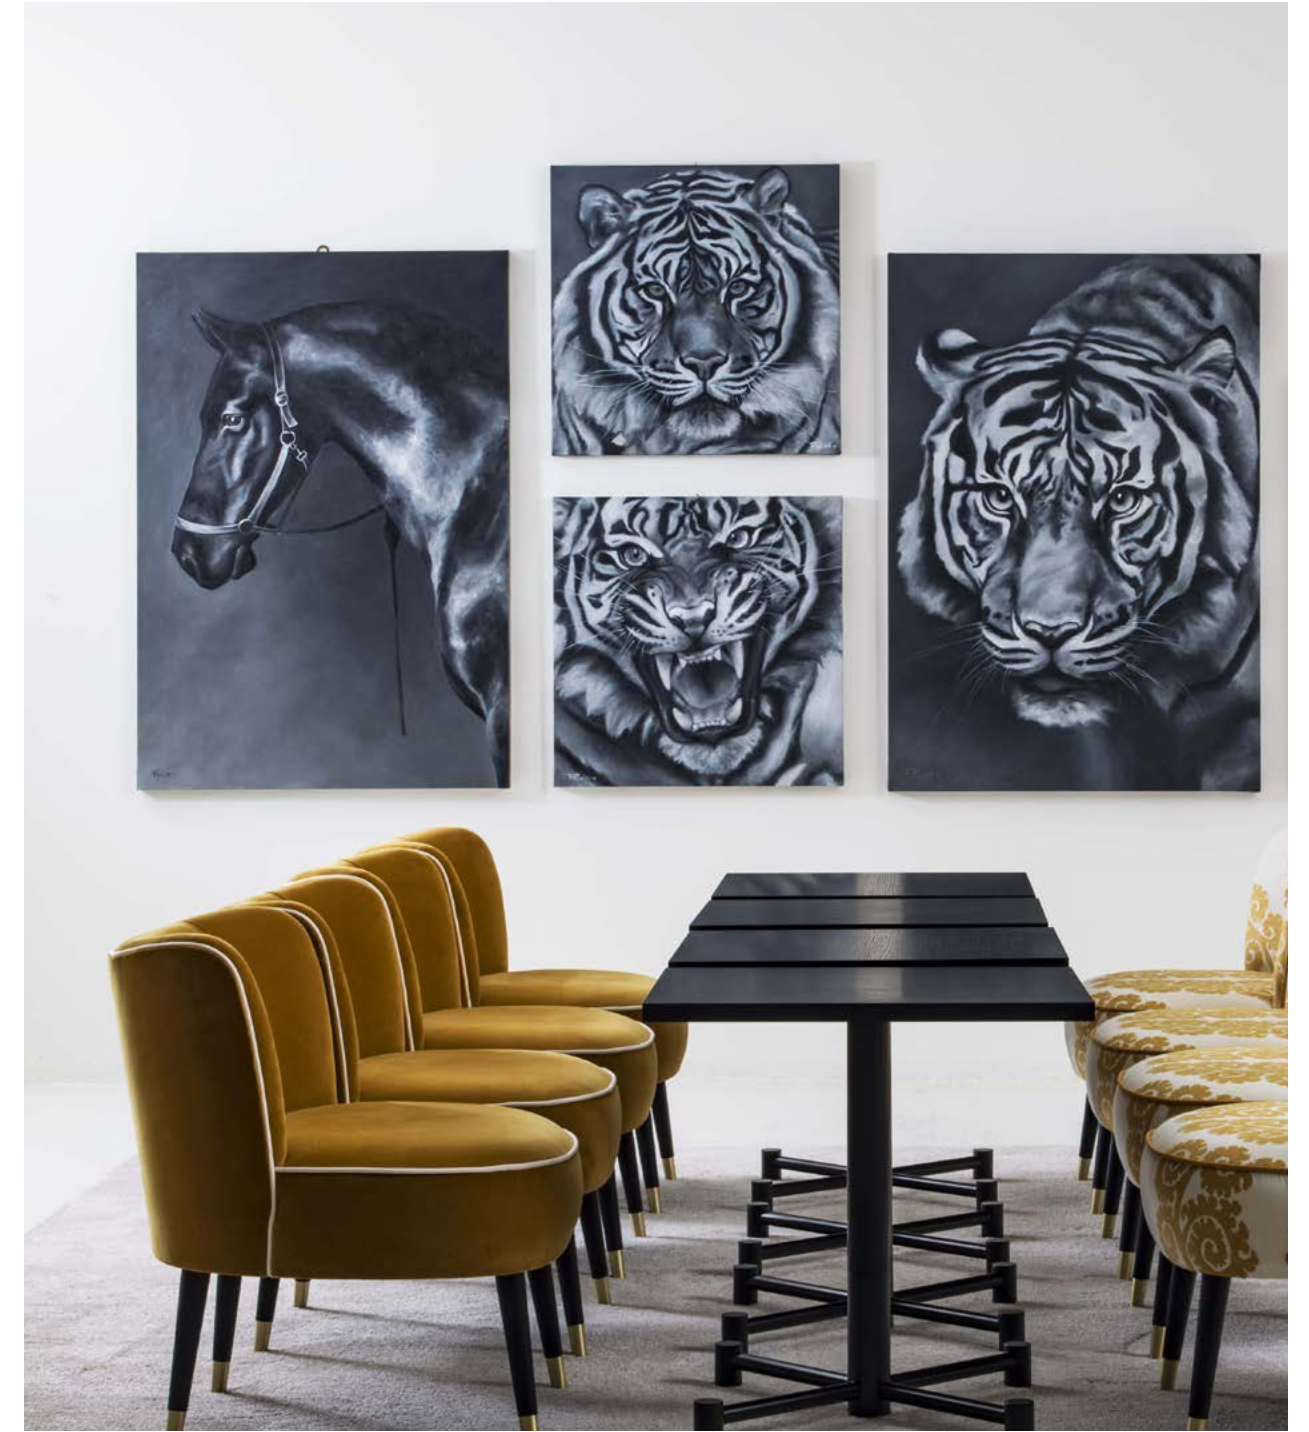

 COFFEE AND
SIDE TABLES >

 TECHNICAL FEATURES >

ARGO - ARG 23A
Ø90 x h.63 cm

▲ 
ARGO - ARG 11D
60 x 60 x h.62 cm

Galimberti Nino

BED

ZAFFIRO

— Studio Galimberti · 2014 —

 ▶
ZAFFIRO - ZAF 01A
197 x 220 x h.123 cm

Bed with a refined and timeless design, Zaffiro stands out for being an extremely versatile piece which presence will impose itself in every bedroom, both classic and contemporary. It's rich in precious ornamental details and with structural characteristics such as the vertical profiles of the headboard, the soft curves and the feet covered in metal, you will not be able to resist to its unsurpassed charm.