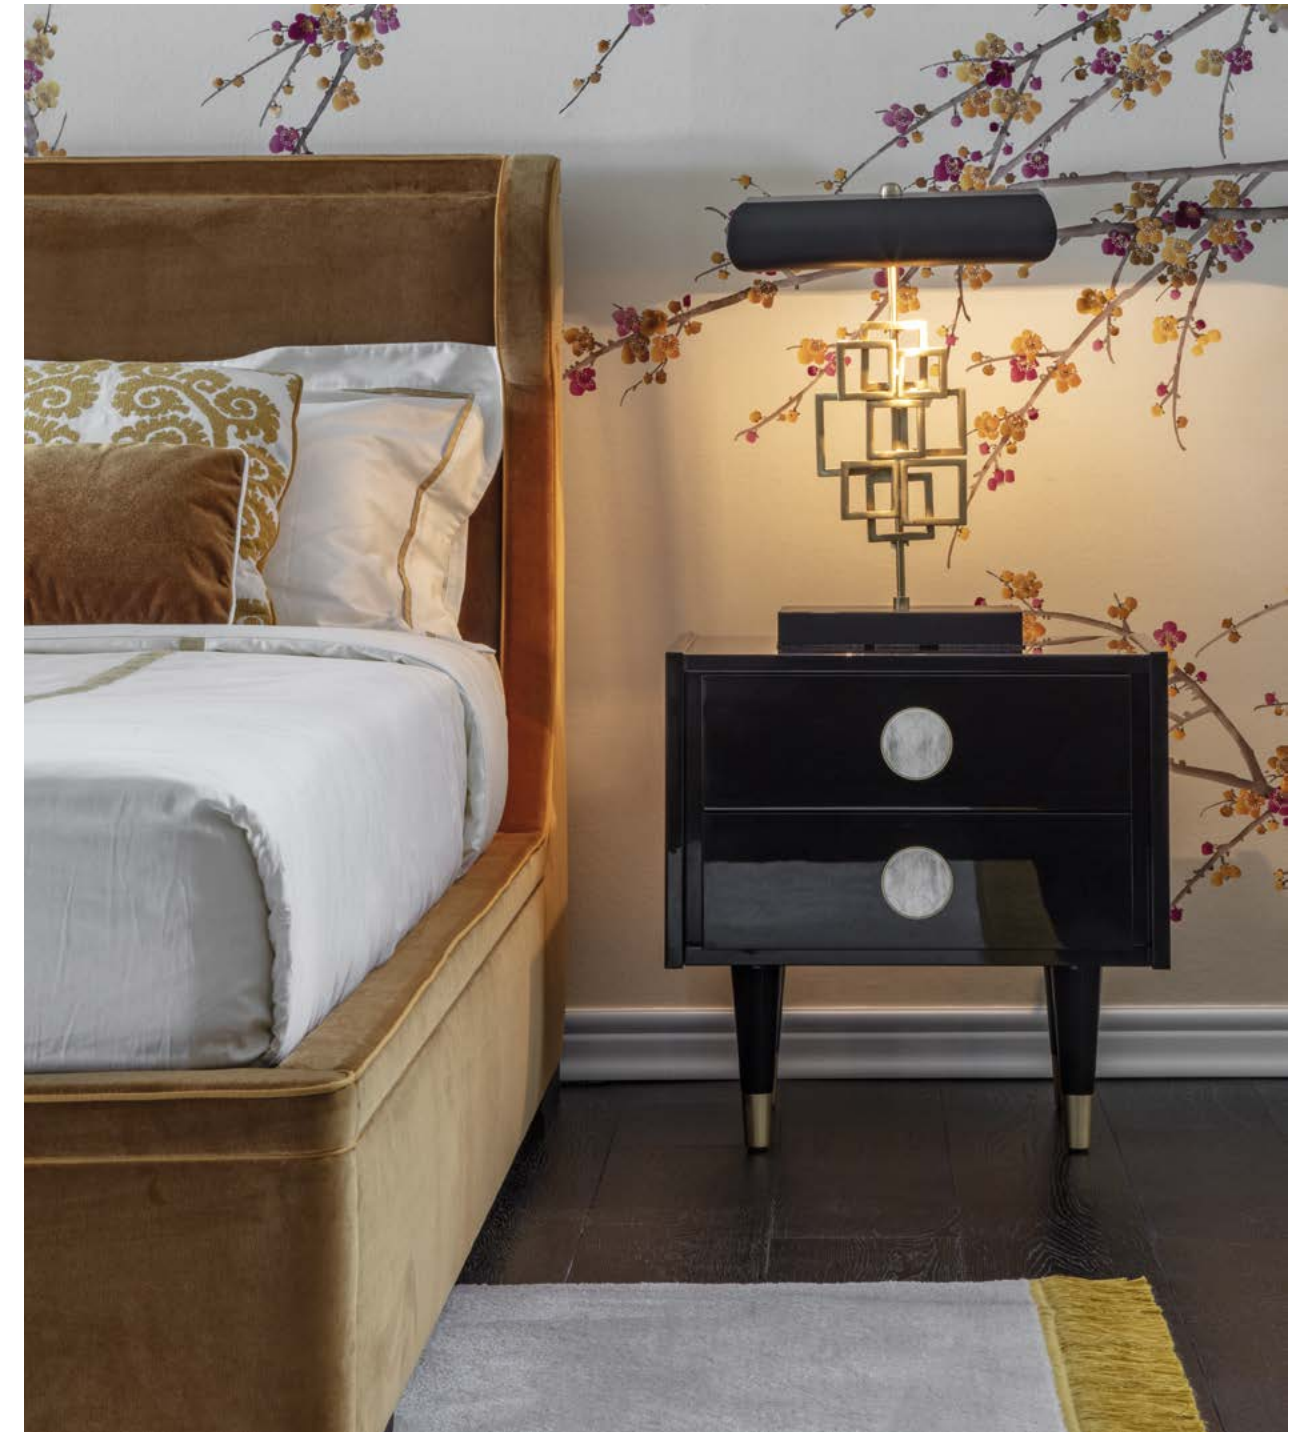

▲
STILBO - STI 42B
56 x 42 x h.56 cm