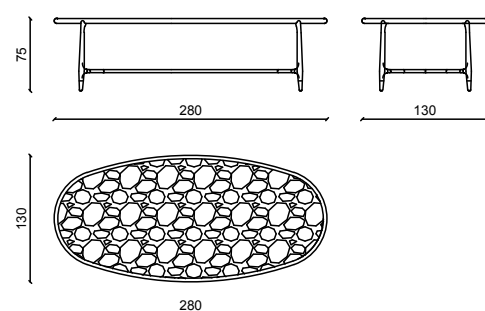

Struttura in noce Americano, crociera di ottone satinato top in vetro bronzato.
American walnut structure, metal frame under top in satin brass, bronze glass top.

MARBLE TOP