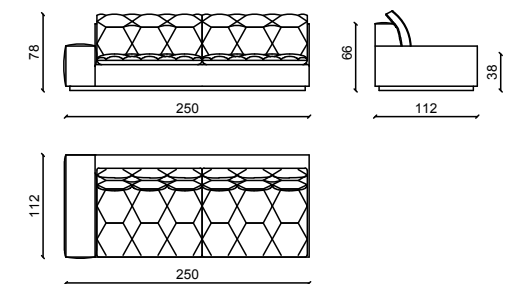

# CESAR SECTIONAL Divano/Sofa

Design: Castello Lagravinese

Pelle in river choco , base in metallo finitura ottone satinato  
River choco leather , satin brass finish base.

ELEMENTO / ELEMENT 290cm

ELEMENTO / ELEMENT 250cm