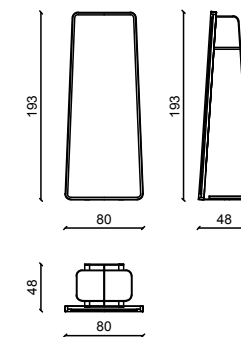

MARION Specchiera / Floor mirror

Design: Andrea Pinori - Giorgio Balestri

Struttura in ottone satinato, cornice in noce Americano.
Satin brass structure, American walnut frame