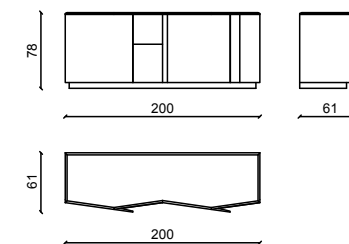

HOUSE Credenza / Sideboard

Design: Castello Lagravinese

Struttura in noce Americano, e top in invisible grey con inserti in ottone.
American walnut structure, invisible grey marble top with brass inserts.