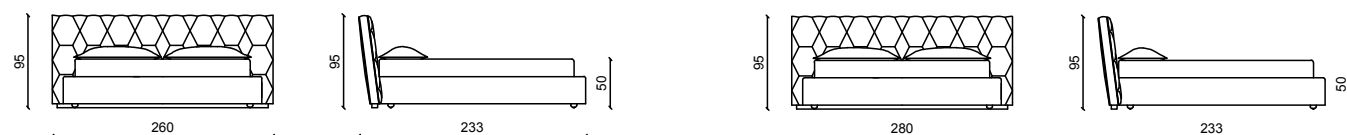

CESAR letto / bed

Design: Castello Lagravinese