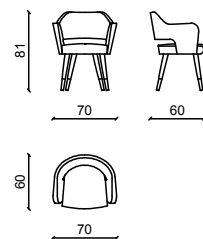

INES WITH ARMS Sedia / Chair

Design: Andrea Pinori - Giorgio Balestri

Struttura in frassino cenere, pelle river pomice.
Ash cenere structure, river pomice leather.