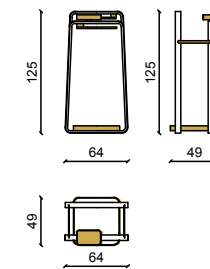

MARION Servomuto / Clothes stand

Design: Andrea Pinori - Giorgio Balestri

Cornici in noce Americano, vassoi in ottone satinato.
American walnut frame, satin brass trays.