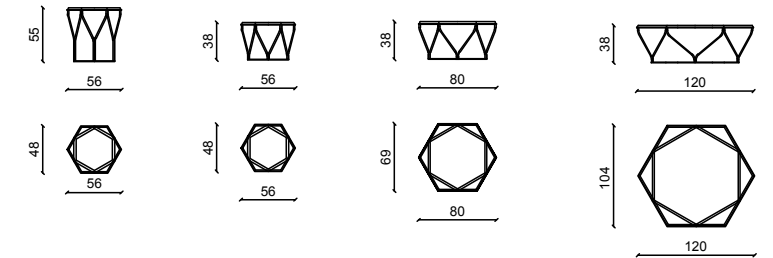

## SUSANNE Tavolini / Coffee tables

Design: Andrea Pinori - Giorgio Balestri

Satin brass structure, ombra caravaggio marble top.  
Satin brass structure, brown forest marble top.  
Satin brass structure, calcite marble top.