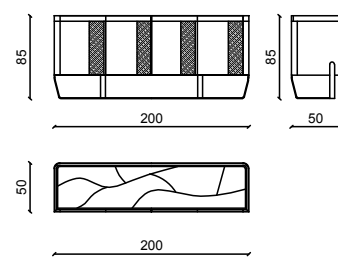

DESIRE' Credenza/ Sideboard

Design: Andrea Pinori - Giorgio Balestri

Struttura in noce Americano, e top in invisible grey con inserti e basi in ottone.
American walnut structure, invisible grey marble top with brass inserts and base.