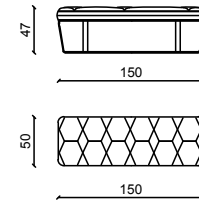

DESIRÈ Panchetta / Bench

Design: I.d. Ulivi Salotti

Pelle in grassè mattone, base in ottone satinato.
Grassè matrone leather, satin brass base.