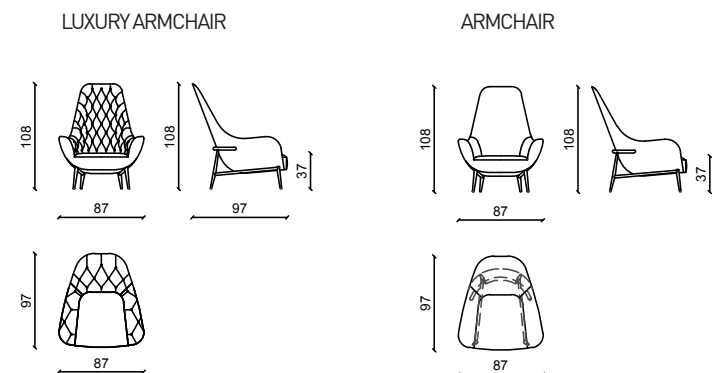

ADELE Poltrona/Armchair

Design: Castello Lagravinese

Pelle in grassè ottanio, struttura in noce Americano.
Grassè ottanio leather, American walnut structure.

ADELE HIGH Poltrona/Armchair

Design: Castello Lagravinese

Pelle in nabuk senape e struttura in noce Americano.
Nabuk senape leather, American walnut structure.

VALERIE Poltrona/Armchair

Design: Castello Lagravinese

Dietro in tessuto rafia mattone, davanti in grassè mattone, base in ottone satinato.
Back in rafia mattone fabric, front in grassè mattone leather, satin brass base.

JADE' Poltrona/Armchair

Design: Castello Lagravinese

Pelle in kashmir lilia e tessuto elba e base noce Americano.
Kashmir lilia leather and elba fabric, American walnut base.

JADE' LUXURY Poltrona/Armchair

Design: Castello Lagravinese

Pelle in nabuk senape, struttura in ottone satinato.
Nabuk senape leather, satined brass base.

JADE' HIGH Poltrona/Armchair

Design: Castello Lagravinese

Davanti in pelle grassè ottanio, dietro in tessuto rafia ottanio, struttura in noce Americano.
Front in grassè ottanio leather, back in rafia ottanio fabric, American walnut structure.