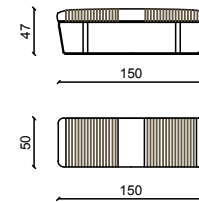

OMER Panchetta / Bench

Design: I.d. Ulivi Salotti