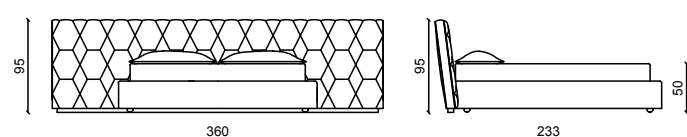

## CESAR LARGE letto / bed

Design: Castello Lagravinese

Pelle in grassè mattone.  
Grassè mattone leather.