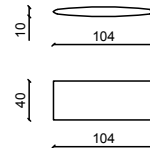

VICTOR Divano/Sofa

Design: Castello Lagravinese

VICTOR SECTIONAL WITH BACKREST Divano/Sofa

Design: Castello Lagravinese