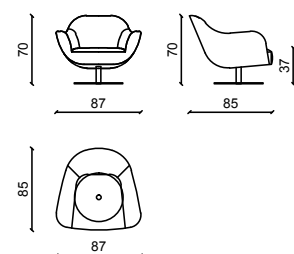

## JADE' SWING Poltrona girevole / Swivel chair

Design: Castello Lagravinese

LUXURY ARMCHAIR

ARMCHAIR

Pelle in grassè mattone, meccanismo girevole in ottone satinato.  
Grassè mattone leather, satin brass swing mechanism.