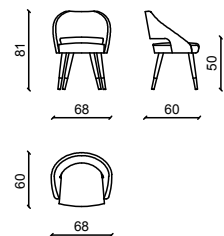

INES Sedia / Chair

Design: Andrea Pinori - Giorgio Balestri

Struttura in frassino cenere, schienale in pelle nabuk perla, pelle seduta nabuk blu.
Ash cenere structure, backrest in nabuk perla leather, sitting in nabuk blu leather.