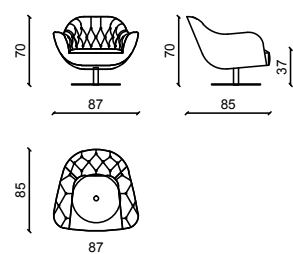

LUXURY ARMCHAIR