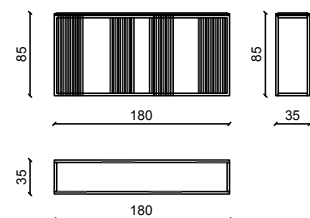

CLAIRE Consolle / Console

Design: Castello Lagravinese

Piano in invisible grey, struttura in ottone satinato e strisce in lotus testa di moro.
Invisible grey marble top, satin brass structure and testa di moro leather strips.