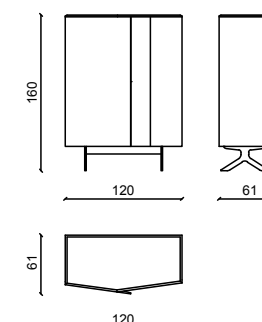

HOUSE LUXURY Mobile bar / Bar cabinet

Design: Castello Lagravinese

Struttura in frassino cenere, inserti e gambe in ottone satinato top in marmo cappuccino onix.
Ash cenere structure, satined brass legs and inserts, cappuccino onyx marble top.