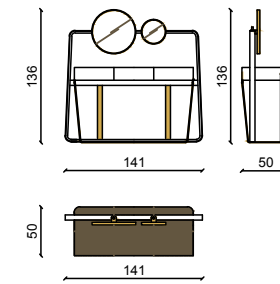

MARION Toilette / Make up desk

Design: Andrea Pinori - Giorgio Balestri

Struttura in noce Americano, base in ottone satinato.
American walnut structure, satin brass base.