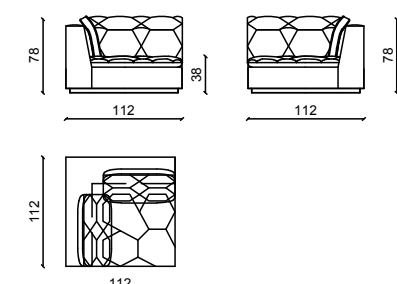

ISOLA-ANGOLO / ISLAND-CORNER