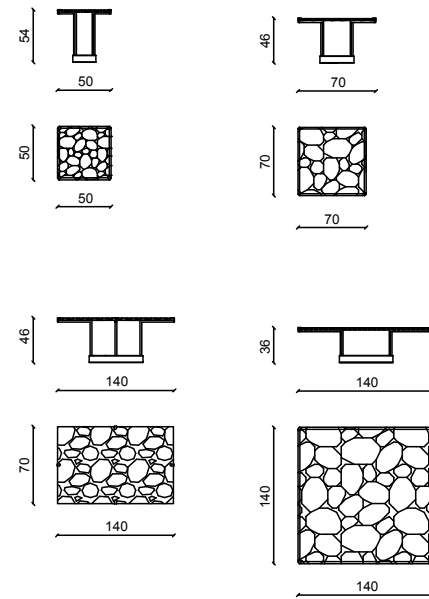

SILVIE Tavolini / Coffee tables

Design: Castello Lagravinese

Top in marmo bronze amani, struttura in black nickel.
Bronze amani top marble, black nickel structure.

SILVIE Tavolini / Coffee tables

Design: Castello Lagravinese

Top in vetro bronzato, struttura in ottone satinato.
Bronze glass top, satin brass structure.

Top in marmo calcite, struttura in ottone satinato.
Calcite top marble, satin brass structure.

ROXANE Tavolini / Coffee tables

Design: Castello Lagravinese

Top in cappuccino onix, base in metallo finitura black nikel.
Cappuccino onyx top marmo, black nikel base.

ODETTE Tavolini / Coffee tables

Design: Andrea Pinori - Giorgio Balestri

Calacatta gold marble top, American walnut frame, satin brass base.
Cappuccino onyx marble top, American walnut frame, satin brass base.