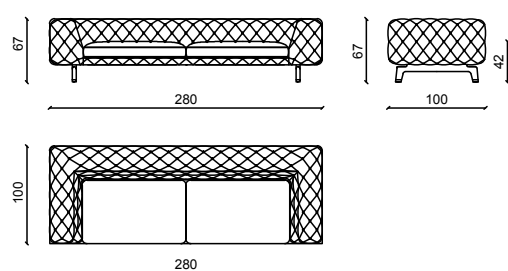

# DANIEL Divano/Sofa

Design: Castello Lagravinese

Pelle in river sibir, base in noce Americano.  
River sibir leather, American walnut base.

DIVANO 4 POSTI - SOFA 4 SEATER

DIVANO 3 POSTI - SOFA 3 SEATER

DIVANO 2 POSTI - SOFA 2 SEATER