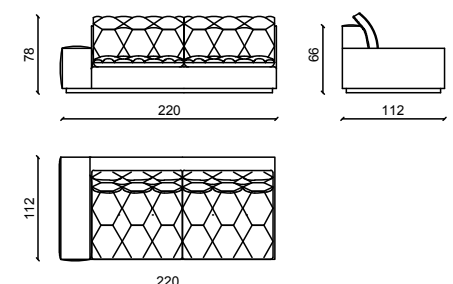

ISOLA / ISLAND