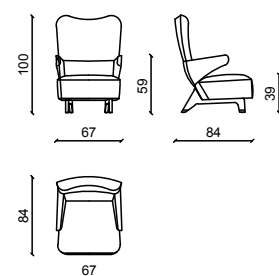

FABIENNE Poltrona/Armchair

Design: Castello Lagravinese