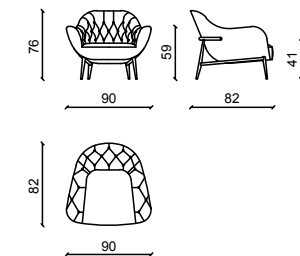

JADE' LUXURY Poltrona/Armchair

Design: Castello Lagravinese

Pelle in nabuk senape, struttura in ottone satinato.
Nabuk senape leather, satined brass base.