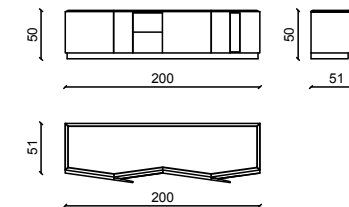

HOUSE Mobile porta TV / TV cabinet

Design: Castello Lagravinese

Struttura in noce Americano, e top in calacatta gold con inserti in ottone.
American walnut structure, calacatta gold marble top with brass inserts.