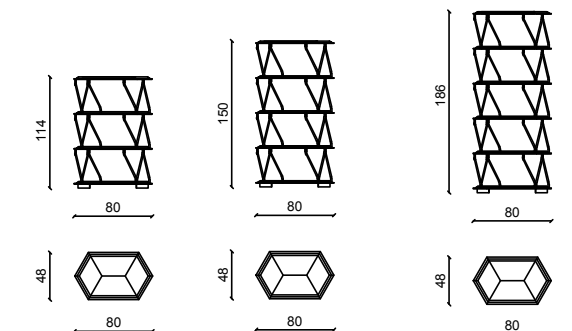

SELINE Tavolini / Coffee tables

Design: Castello Lagravinese Studio

Struttura in noce americano, top in vetro bronzato.
American walnut structure, bronzed glass top.

STONE Tavolini / Coffee tables

Design: Castello Lagravinese

Marble top: ombra di caravaggio; legs: American walnut.
Top: American walnut; legs: American walnut.
Marble top: Cappuccino onyx; legs: American walnut.

SUSANNE Tavolini / Coffee tables

Design: Andrea Pinori - Giorgio Balestri

Satin brass structure, ombra caravaggio marble top.
Satin brass structure, brown forest marble top.
Satin brass structure, calcite marble top.

SUSANNE Libreria / Bookcase

Design: Andrea Pinori - Giorgio Balestri

Struttura in ottone satinato, ripiani in legno.
Satinated brass structure, wood shelves.