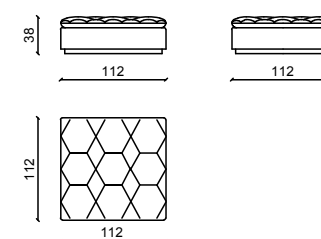

CESAR Divano/Sofa

Design: Castello Lagravinese

CESAR SECTIONAL Divano/Sofa

Design: Castello Lagravinese