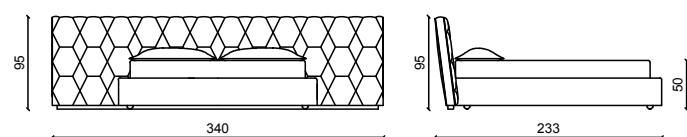

## CESAR LARGE letto / bed

Design: Castello Lagravinese

Pelle in grassè mattone.  
Grassè mattone leather.