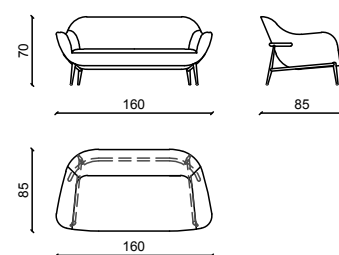

LITTLE SOFA