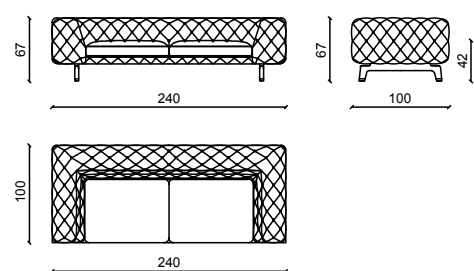

DANIEL Divano/Sofa

Design: Castello Lagravinese

Pelle in river sibir, base in noce Americano.
River sibir leather, American walnut base.

DORIAN Divano/Sofa

Design: Castello Lagravinese

Pelle in nabuk perla, base in ottone satinato.
Nabuk perla leather, satin brass base.