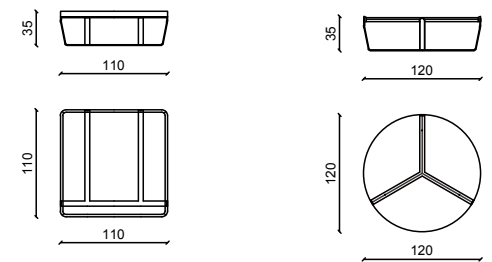

SILVIE Tavolini / Coffee tables

Design: Castello Lagravinese

Top in marmo bronze amani, struttura in black nickel.
Bronze amani top marble, black nickel structure.

SILVIE Tavolini / Coffee tables

Design: Castello Lagravinese

Top in vetro bronzato, struttura in ottone satinato.
Bronze glass top, satin brass structure.

Top in marmo calcite, struttura in ottone satinato.
Calcite top marble, satin brass structure.

ROXANE Tavolini / Coffee tables

Design: Castello Lagravinese

Top in cappuccino onix, base in metallo finitura black nikel.
Cappuccino onyx top marmo, black nikel base.

ODETTE Tavolini / Coffee tables

Design: Andrea Pinori - Giorgio Balestri

Calacatta gold marble top, American walnut frame, satin brass base.
Cappuccino onyx marble top, American walnut frame, satin brass base.