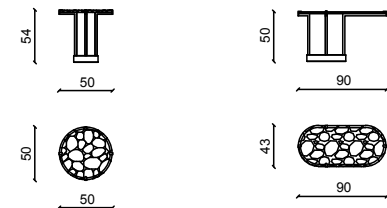

Top in marmo calcite, struttura in ottone satinato.
Calcite top marble, satin brass structure.