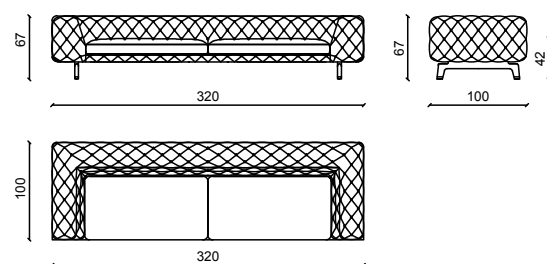

# DANIEL Divano/Sofa

Design: Castello Lagravinese

Pelle in river sibir, base in noce Americano.  
River sibir leather, American walnut base.

DIVANO 4 POSTI - SOFA 4 SEATER

DIVANO 3 POSTI - SOFA 3 SEATER

DIVANO 2 POSTI - SOFA 2 SEATER