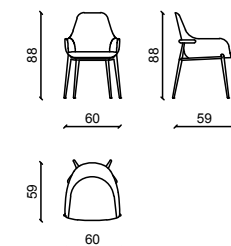

FELIX WITH ARMS Sedia / Chair

Design: Castello Lagravinese

Pelle in grassè mattone, struttura in ottone satinato.
Grassè mattone leather, satin brass structure.