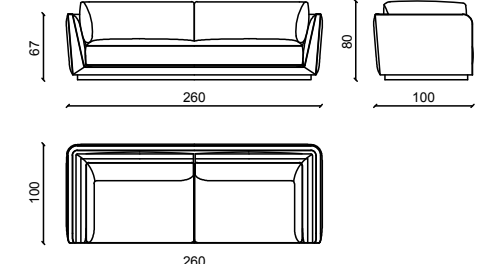

# DORIAN Divano/Sofa

Design: Castello Lagravinese

Pelle in nabuk perla, base in ottone satinato.  
Nabuk perla leather, satin brass base.

DIVANO 4 POSTI - SOFA 4 SEATER

DIVANO 3 POSTI - SOFA 3 SEATER

DIVANO 2 POSTI - SOFA 2 SEATER