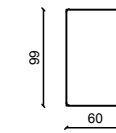

DORIAN SECTIONAL Divano/Sofa

Design: Castello Lagravinese

Pelle nabuk perla , base in ottone satinato.
Nabuk perla leather , satin brass base.

Pelle nabuk perla , base in ottone satinato.
Nabuk perla leather , satin brass base.